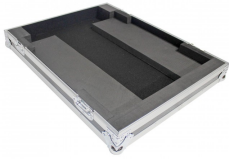

Shipping Dimensions & Weight

Box 1 of 1: 12.00"H x 27.00"W x 43.00"L - Shipping Weight: 55.00 lbs

Suggested Shipping Method: Parcel

UPC

019372407539

Our Products and You

Submit your story

Commonly Asked Questions

+ Where can I buy one?

+ Does the equipment shown in the photo come with the case?

[submit a question](#)

Customer Testimonials

What did you think

Related Products

ATA Digital Audio Mixer ATA Flight Case for Yamaha TF1 Console

SKU: XS-YMTF1